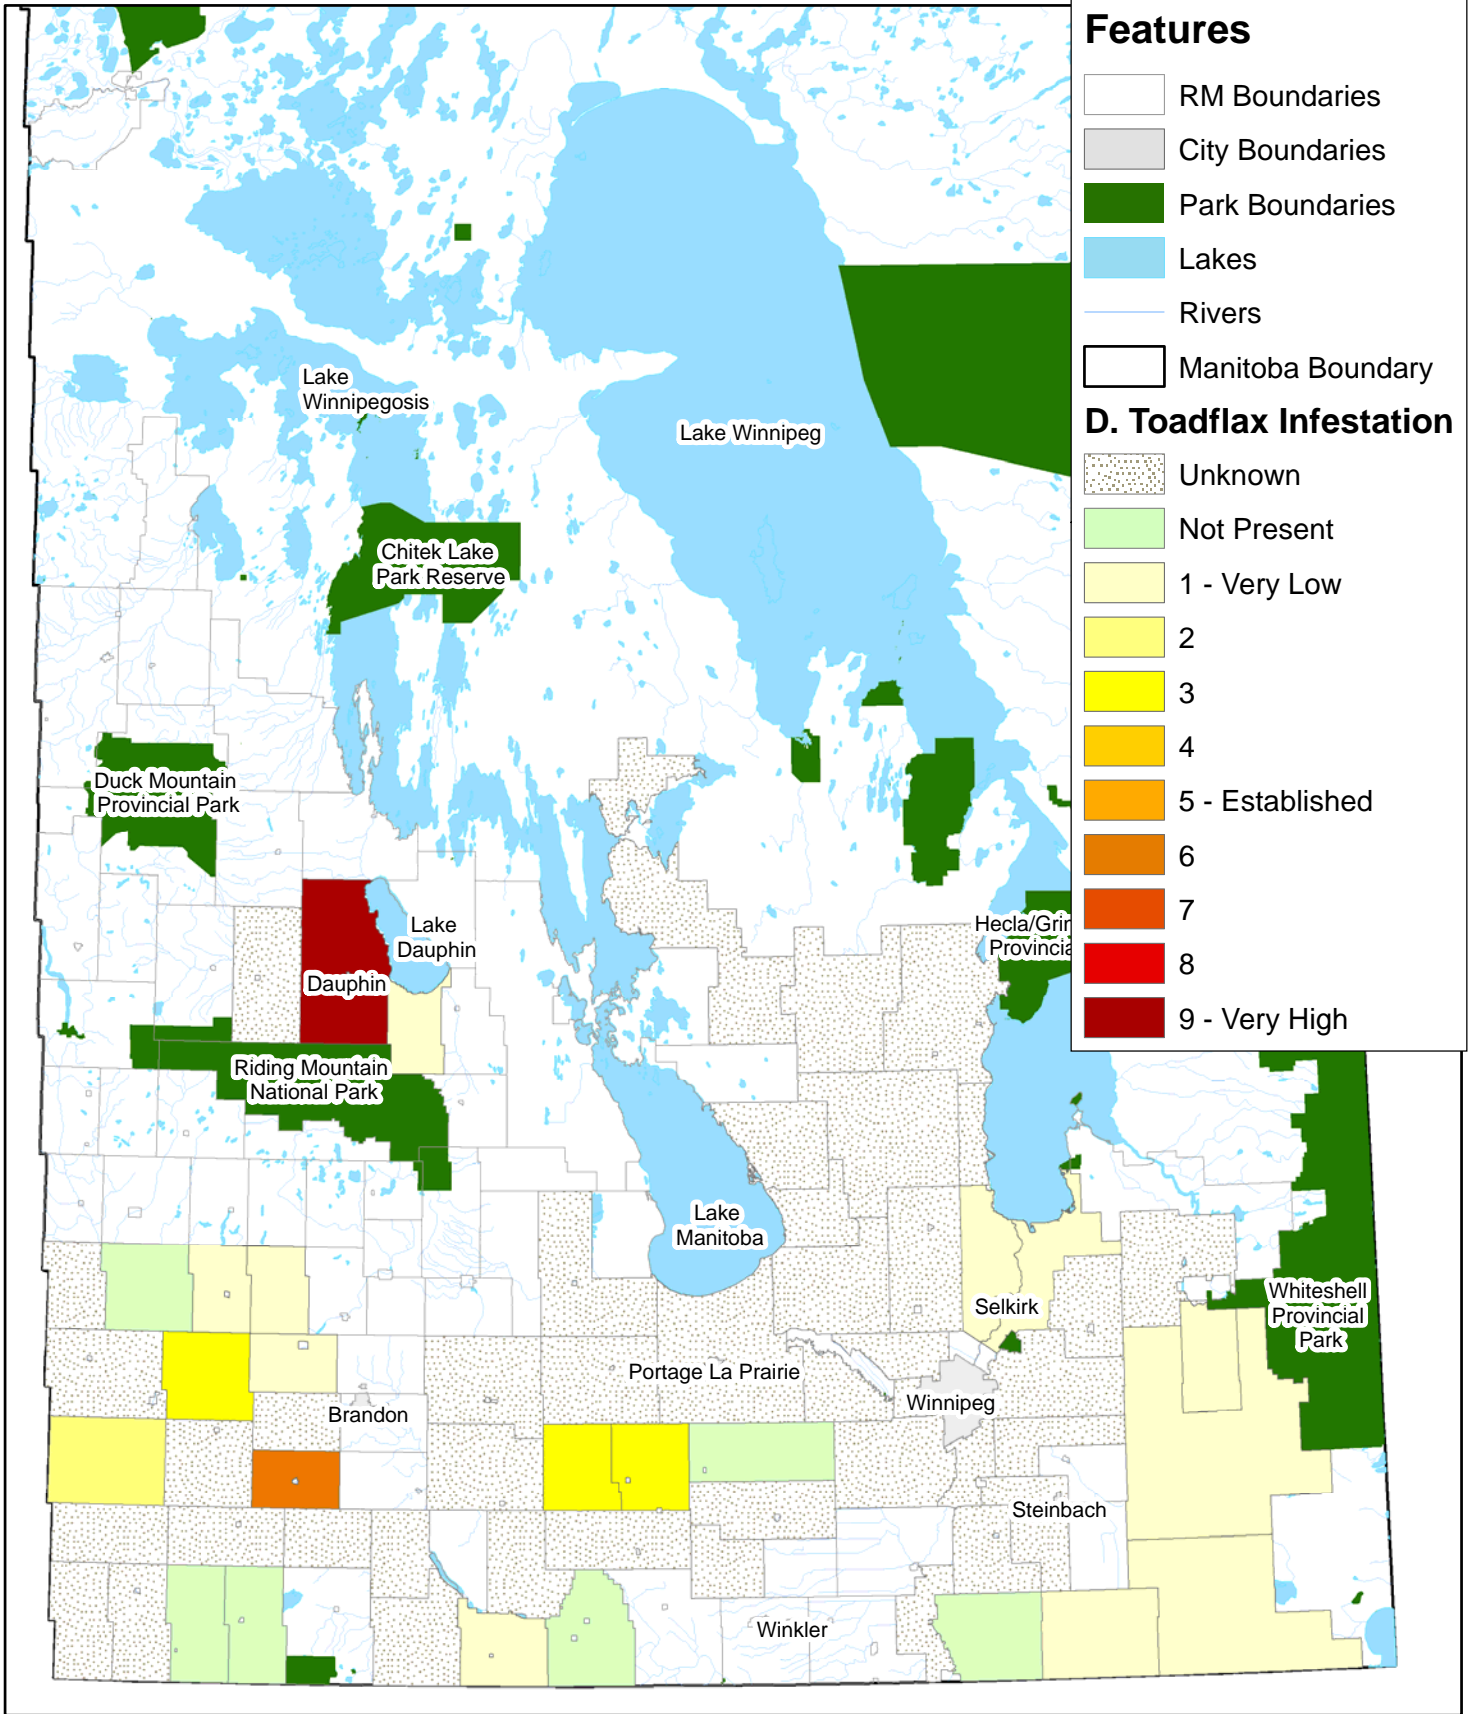

Dalmation Toadflax Infestations in Manitoba, 2009

(MWSA Survey)

50 25 0 50 Kilometers

Features

- RM Boundaries
- City Boundaries
- Park Boundaries
- Lakes
- Rivers
- Manitoba Boundary

D. Toadflax Infestation

- Unknown
- Not Present
- 1 - Very Low
- 2
- 3
- 4
- 5 - Established
- 6
- 7
- 8
- 9 - Very High

Manitoba
Weed Supervisors
Association